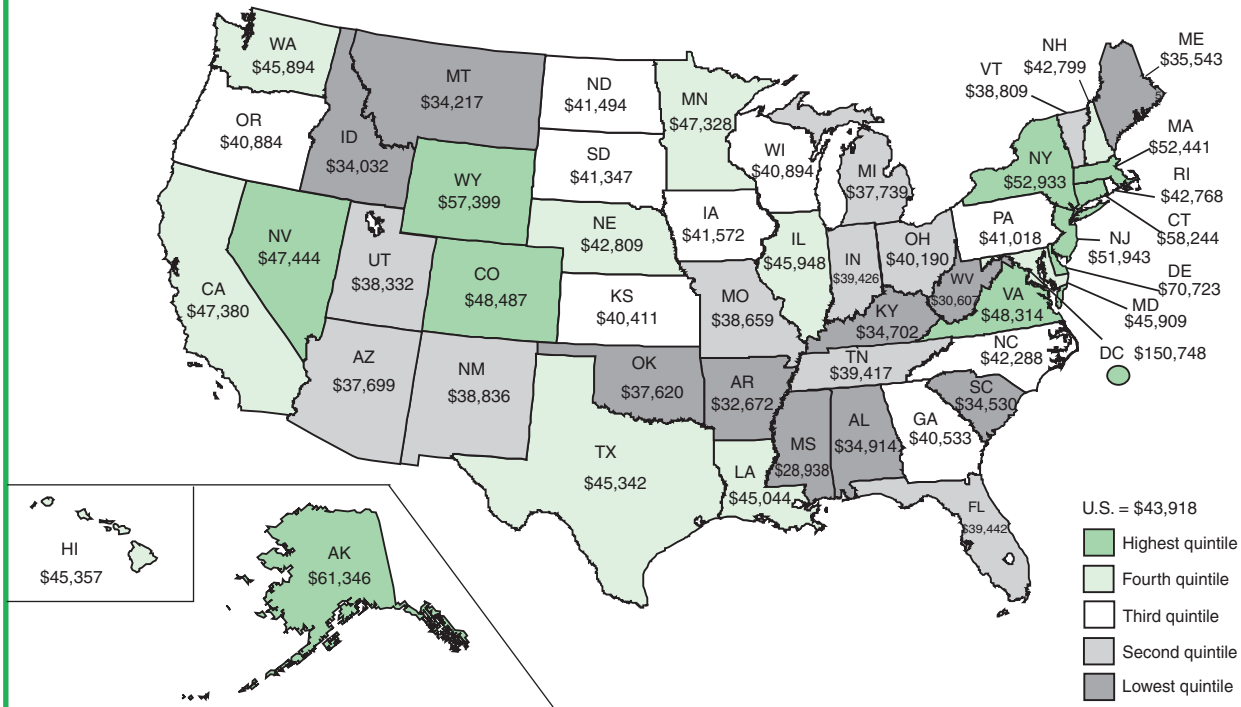

K. Charts

SELECTED REGIONAL ESTIMATES

# SELECTED REGIONAL ESTIMATES

PER CAPITA GROSS DOMESTIC PRODUCT BY STATE IN CURRENT DOLLARS, 2006

PER CAPITA PERSONAL INCOME, 2006